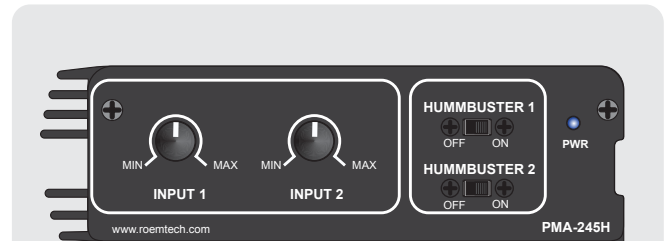

Front Panel