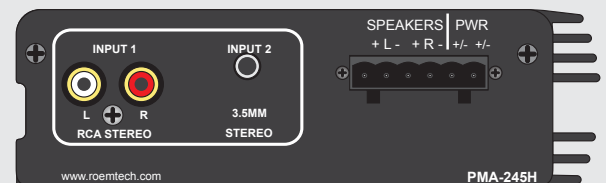

Rear Panel

Specifications:

Power:	45watts @ 4Ohms
Freq. Response:	20Hz to 20kHz
Input 1:	Stereo RCA - mixable
Input 2:	Stereo 3.5mm - mixable
Outputs:	Stereo or Mono Bridgeable
Power Supply:	18V @ 3.5Amps - 63watts
Operating Temp:	-40F to +190F
Weight:	1.6 lbs (amp only)
Amp Dimensions:	5.45"w x 4.05"d x 1.65"h
Warranty:	3 year standard