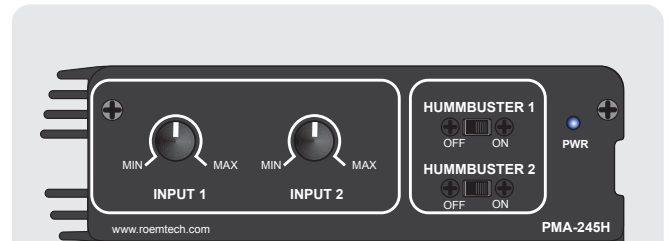

Classroom audio has never been easier.

- HummBuster Technology
- Phenomenal Power
- Superb Performance

HummBuster Technology

The PMA-245H incorporates Roemtech's proprietary HummBuster technology on both inputs. This allows the installer or end user to simply "switch off" annoying hums or buzzes without affecting audio quality. The switches on the front panel are easily accessed and will effectively filter out hums and ground-loop issues that have traditionally plagued audio systems. Getting rid of audio noise has never been easier.

Phenomenal Power

With a true 45 watts of power, the PMA-245H will give you the audio clarity you need for your largest classrooms. In many environments, ambient background noise such as HVAC systems and hallway traffic is an issue. With the PMA-245H, these issues won't overpower your sound system.

Superb Performance

The PMA-245H has been designed with full-range performance in mind. Most amplifiers in this category do not put a lot of emphasis on accurate frequency performance. Roemtech has a different view, delivering crystal clear audio while maintaining impressive bass response. The PMA-245H handles the entire audio spectrum with superb accuracy. Featuring the latest innovations in class A/B technology, you will experience stunning performance while staying on budget.

Front Panel

Rear Panel

Specifications:

Power:	45watts @ 4Ohms
Freq. Response:	20Hz to 20kHz
Input 1:	Stereo RCA - mixable
Input 2:	Stereo 3.5mm - mixable
Outputs:	Stereo or Mono Bridgeable
Power Supply:	18V @ 3.5Amps - 63watts
Operating Temp:	-40F to +190F
Weight:	1.6 lbs (amp only)
Amp Dimensions:	5.45"w x 4.05"d x 1.65"h
Warranty:	3 year standard