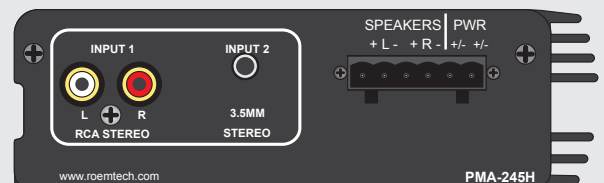

Classroom audio has never been easier.

- HummBuster Technology
- Phenomenal Power
- Superb Performance

HummBuster Technology

The PMA-245H incorporates Roemtech's proprietary HummBuster technology on both inputs. This allows the installer or end user to simply "switch off" annoying hums or buzzes without affecting audio quality. The switches on the front panel are easily accessed and will effectively filter out hums and ground-loop issues that have traditionally plagued audio systems. Getting rid of audio noise has never been easier.

Phenomenal Power

With a true 45 watts of power, the PMA-245H will give you the audio clarity you need for your largest classrooms. In many environments, ambient background noise such as HVAC systems and hallway traffic is an issue. With the PMA-245H, these issues won't overpower your sound system.

Superb Performance

The PMA-245H has been designed with full-range performance in mind. Most amplifiers in this category do not put a lot of emphasis on accurate frequency performance. Roemtech has a different view, delivering crystal clear audio while maintaining impressive bass response. The PMA-245H handles the entire audio spectrum with superb accuracy. Featuring the latest innovations in class A/B technology, you will experience stunning performance while staying on budget.

Front Panel

Rear Panel

Specifications:

Power:	45watts @ 4Ohms
Freq. Response:	20Hz to 20kHz
Input 1:	Stereo RCA - mixable
Input 2:	Stereo 3.5mm - mixable
Outputs:	Stereo or Mono Bridgeable
Power Supply:	18V @ 3.5Amps - 63watts
Operating Temp:	-40F to +190F
Weight:	1.6 lbs (amp only)
Amp Dimensions:	5.45"w x 4.05"d x 1.65"h
Warranty:	3 year standard