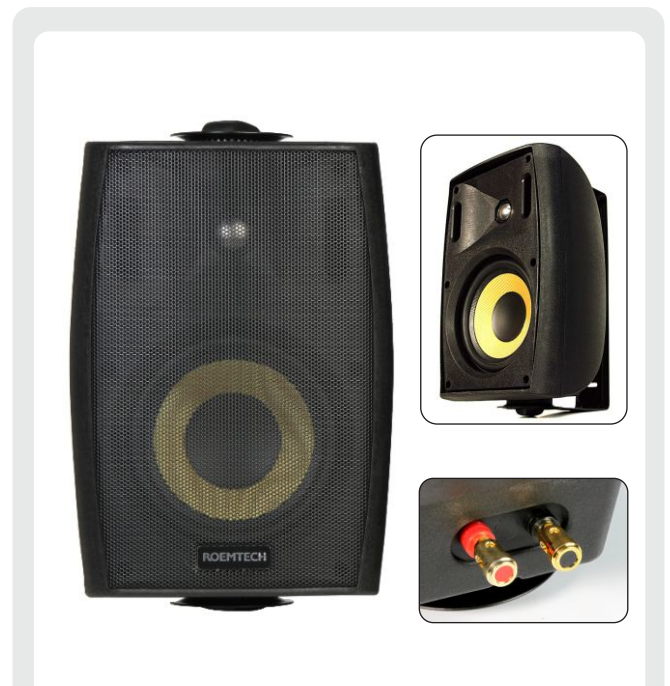

SP-250-B

2-Way Speakers

ROEMTECH®

**High Performance
Audio at a
Reasonable
Price.**

- 2-Way Ported Design
- Composite Woven Woofer
- Titanium Tweeter

2-Way Ported Design

The SP-250 incorporates two drivers with a ported design. This ensures high performance with excellent bass response. In addition, the ported design allows for better efficiency and greater dynamic range. We spent many hours designing and testing various configurations until we found the optimum combination of performance while not breaking the budget. The SP-250 series outperform most speakers costing twice as much. With Roemtech, you get maximum performance at a reasonable cost.

Extremely Durable

Power handling at 40 watts per speaker gives you the headroom you need without worrying about damaging your sound system. The SP-250's are actually designed to handle harsh outdoor environments. This means that even in the toughest of conditions, high heat and humidity won't leave you with compromised speakers when it's time for them to perform.

Quick Installation

The SP-250 speakers come with easily installed mounting brackets. Since no ceiling tiles need to be cut, the speakers can be installed with little or no clean-up, saving time and expense. In addition, with Roemtech's quick installation brackets, the speakers can easily and quickly be mounted to point in any direction. With a wide dispersion angle of 120 degrees, the audience will always hear the audio program the way it was intended.

Specifications:

Power:	40watts
Impedance:	8 Ohms
Freq. Response:	60Hz to 20kHz
Operating Temp:	-10F to +130F
Woofer:	5.25" composite
Tweeter:	1" titanium/neodymium
Weight:	9 lbs (pair)
Cabinet Dimensions:	7" w x 6" d x 10" h
Warranty:	3 years standard